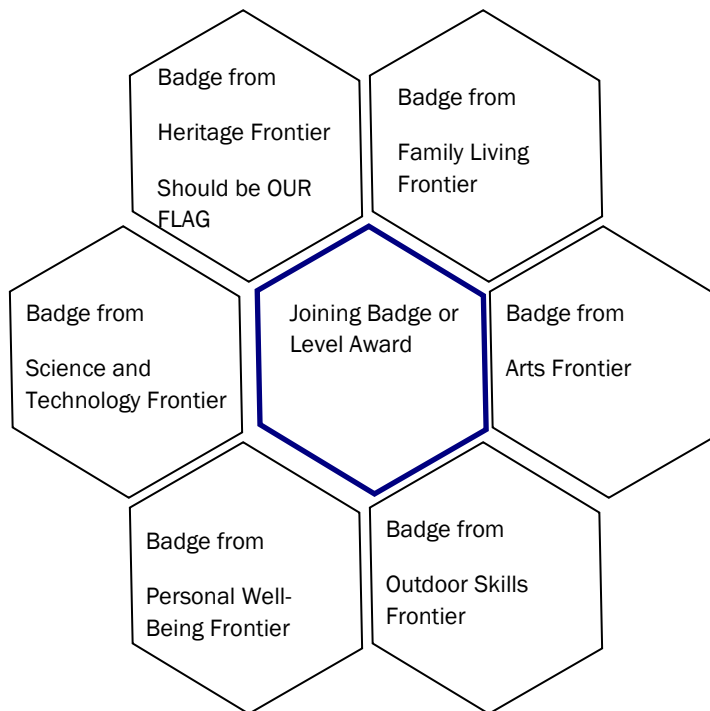

AHG BADGE PLACEMENT INSTRUCTIONS

See Pages 24, 25, and 26 in Girl Handbook

All Non-Frontier Badges go on the Back of the Vest

11:00 should always be the OUR FLAG Badge....

This is the petal on the girl's left side (your right) of their vests. ALL additional badges of these frontiers go on the girl's right side (your left) of the vest.

Say...you receive two badges from Outdoor Skills Frontier. One goes at 5:00 o'clock on the petal...the other goes on the girl's right side of the vest.